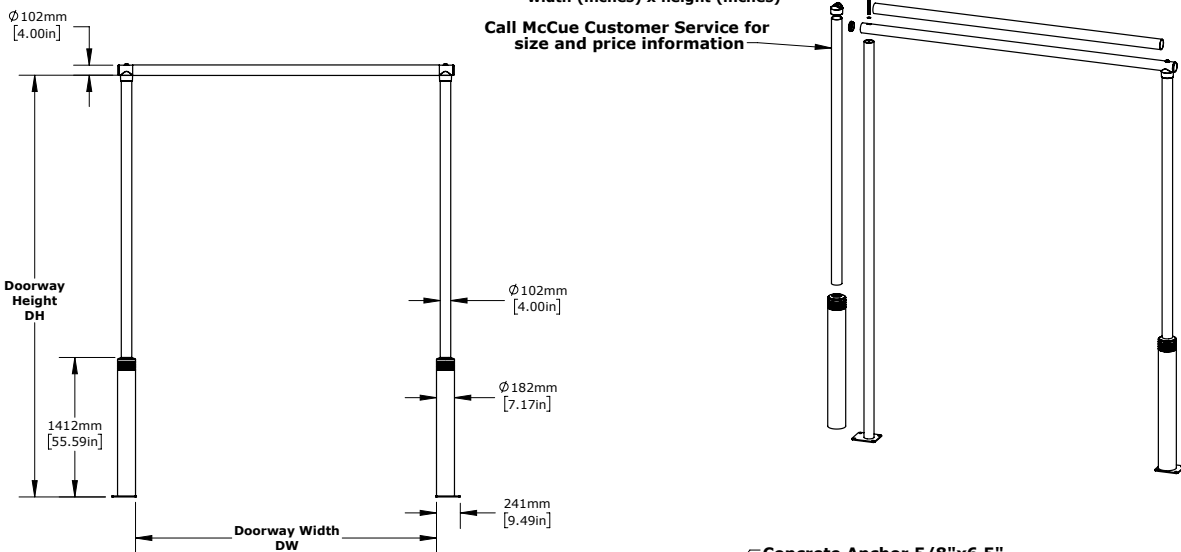

Goal Post Kit GP-K-XXXxXXX

width (inches) x height (inches)
Call McCue Customer Service for size and price information

Goal Post Customer Drawing	
McCue	
Peabody, MA 01960, USA +1 (800) 800 8503 customercare@mccue.com	
Milton Keynes, United Kingdom +44 (0)1908 365 511 uksales@mccue.com	
Xiamen, Fujian, China +86-592-2200790	
mccue.com