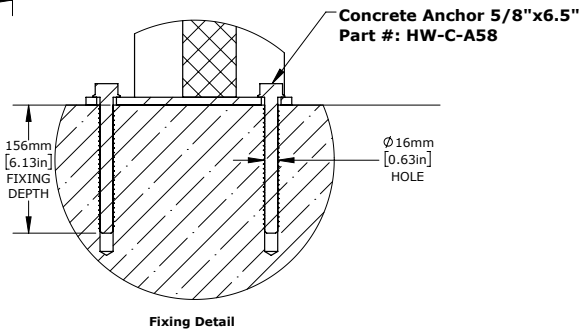

Goal Post Kit GP-K-XXXxXXX

width (inches) x height (inches)
Call McCue Customer Service for size and price information

Goal Post Customer Drawing	
McCue	
Peabody, MA 01960, USA +1 (800) 800 8503 customercare@mccue.com	
Milton Keynes, United Kingdom +44 (0)1908 365 511 uksales@mccue.com	
Xiamen, Fujian, China +86-592-2200790	
mccue.com