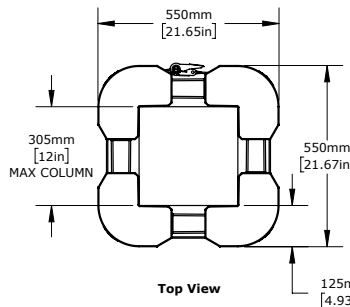

PELARSKYDD FLEX

PÅKÖRNINGSSKYDD TILL PELARE

VECTUR

Top View

Column Guard
Customer Drawing

Peabody, MA 01960, USA
+1 (800) 800 8503
customersales@mccue.com
Milton Keynes, United Kingdom
+44 (0)1908 365 511
uksales@mccue.com
Xiamen, Fujian, China
+86-592-2200790

mccue.com