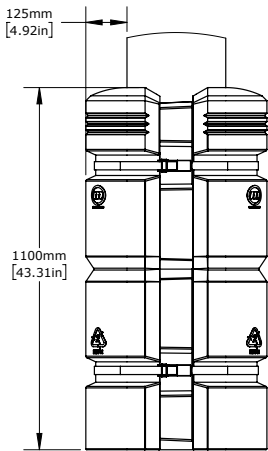

Column Guard Kit
Part #: CG-K-812-307
Standard 4 Piece Kit