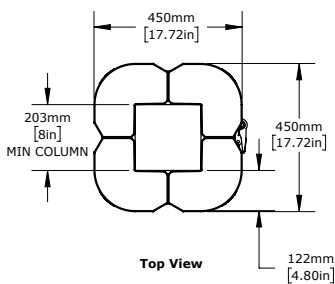

PELARSKYDD FLEX

PÅKÖRNINGSSKYDD TILL PELARE

VECTUR

Top View

Column Guard
Customer Drawing

Peabody, MA 01960, USA
+1 (800) 800 8503
customersales@mccue.com
Milton Keynes, United Kingdom
+44 (0)1908 365 511
uksales@mccue.com
Xiamen, Fujian, China
+86-592-2200790

mccue.com