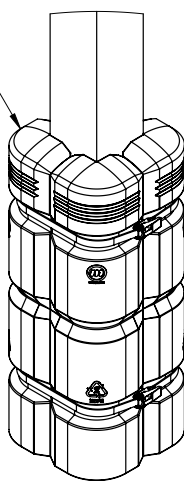

Column Guard
Minimum Column Size
[200mm x 200mm]