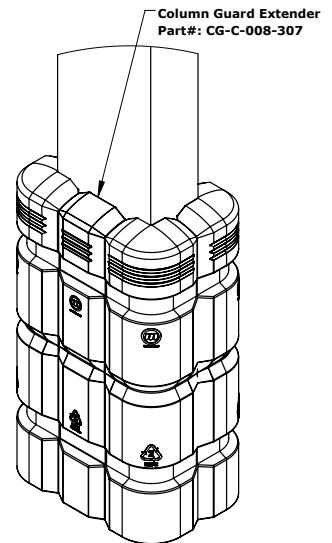

Column Guard
with 200mm [7.87in] Extenders
Fits Any Column Size