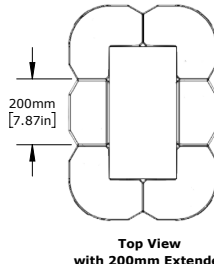

Top View
with 200mm Extender

Column Guard
Customer Drawing

Peabody, MA 01960, USA
+1 (800) 800 8503
customersales@mccue.com
Milton Keynes, United Kingdom
+44 (0)1908 365 511
uksales@mccue.com
Xiamen, Fujian, China
+86-592-2200790

mccue.com