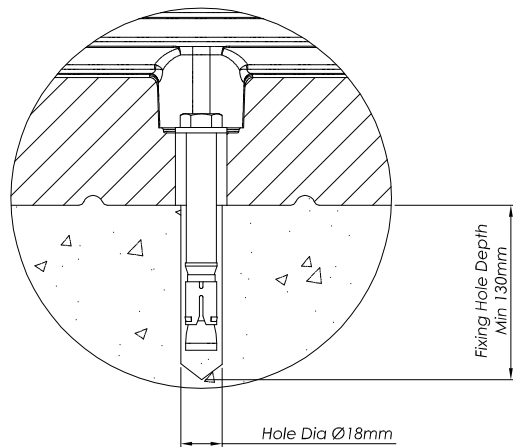

Fixing Detail:

Features & Benefits:

- Heavy duty, high strength rubber
- Easily installed with M12 expansion anchors
- High visibility with yellow top
- No paint low maintenance solution
- Non-slip 'drive over return face'

Customer Drawing

Rubber Wheel Stop

Part No	Rev	Scale	Size	Sheet
TBC	A	NTS	A4	1 of 1

McCue
Corporation

Mount House, Bond Avenue
Mount Farm, Milton Keynes
Tel: (01908) 365 511
Fax: (01908) 365 527
www.mccue.com